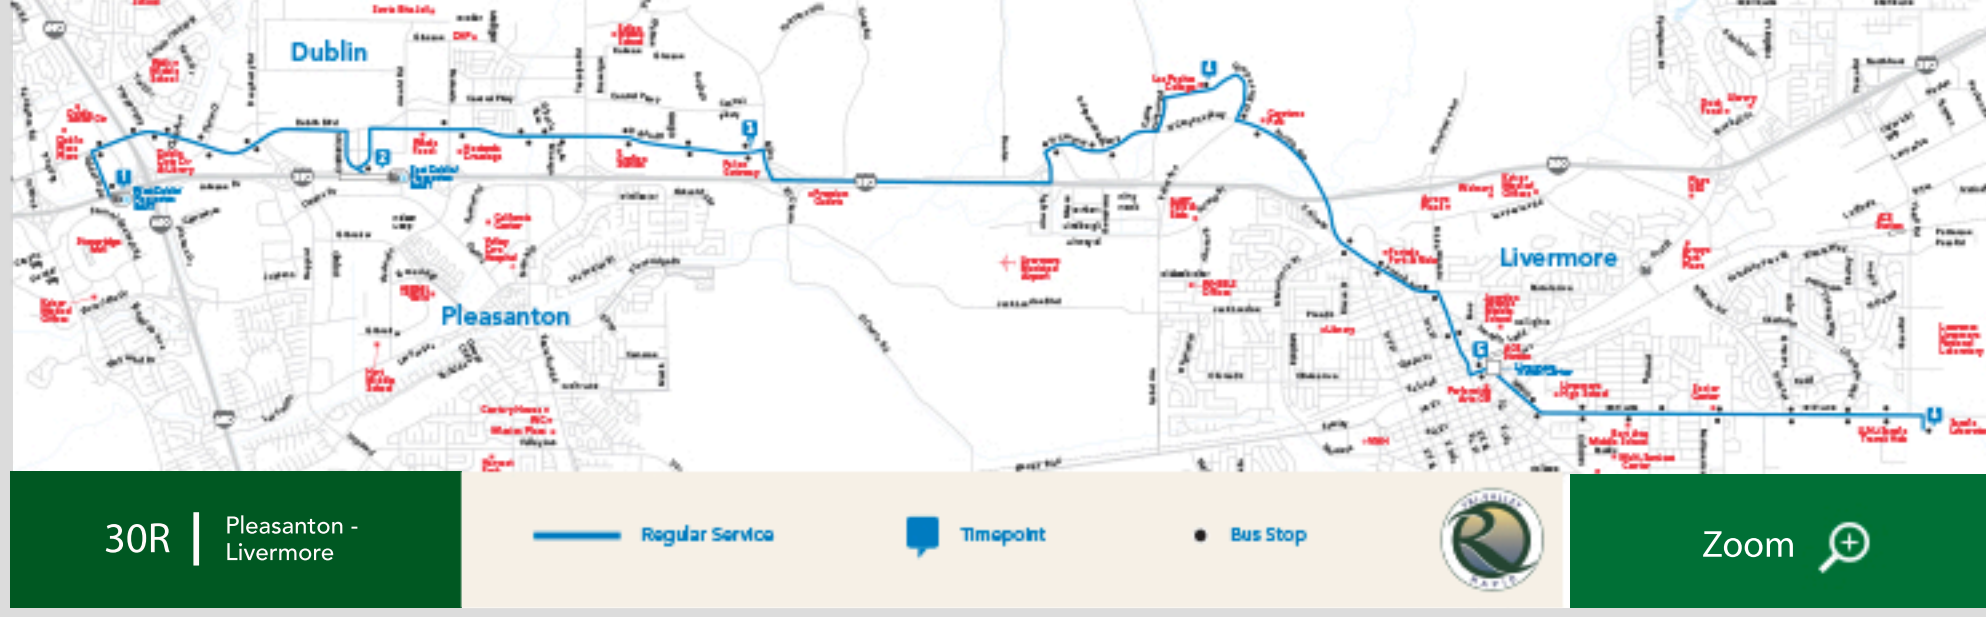

You are here: Home / Route

### Route 30R

### Why Ride Rapid Route 30R?

#### Rapid Route 30R saves you time and money!

There's no better way to connect with BART than Rapid Route 30R.

- Convenient Drop-off**  
Right at the East Dublin/Pleasanton BART Station entrance.
- Save Time and Money**  
No more hunting for a parking space or daily parking fees. If your employer offers a commuter benefit program, you can save even more.
- Convenient Transfers**  
Rapid Route 30R arrivals and departures are timed for easy connections to and from BART.
- Smartly Scheduled**  
Buses run every 15 minutes 5:00 am – 7:30 pm, then every 30-60 minutes until midnight.